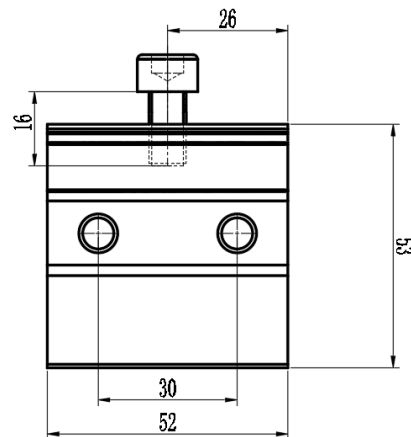

Product Specification

SLL0L2

Name	SunLock Longline V.2
SunLock Code	SLL0L2
Weight	0.191 kg
BOM	SL-H29-0052(AL6005-T5)×1 SL-H49-0052(AL6005-T5)×1 SL-H49-0X52(AL6005-T5)×1 SL-K37-0052(EPDM)×1 M8x16 Hexagon socket head screws (A2-70) ×1 M8x35 Hexagon socket head screws (A2-70) ×2
Packing	170 PCS
Carton size	232*160*260