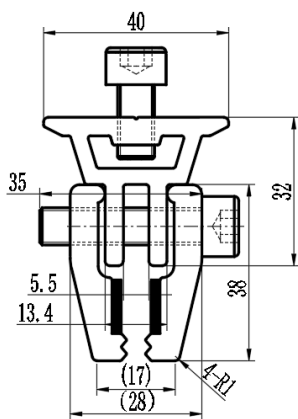

Product Specification

SLL0L2

Name	SunLock Longline V.2
SunLock Code	SLL0L2
Weight	0.191 kg
BOM	SL-H29-0052(AL6005-T5)×1 SL-H49-0052(AL6005-T5)×1 SL-H49-0X52(AL6005-T5)×1 SL-K37-0052(EPDM)×1 M8x16 Hexagon socket head screws (A2-70) ×1 M8x35 Hexagon socket head screws (A2-70) ×2
Packing	170 PCS
Carton size	232*160*260