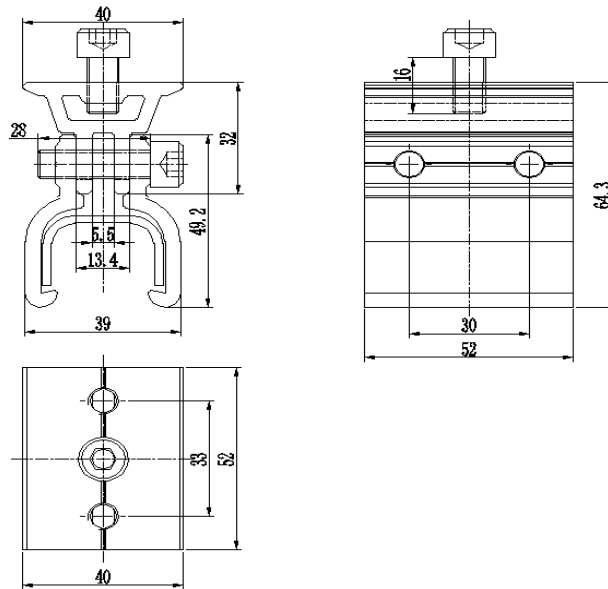

Product Specification

SLKLK2

<b>Name</b>	SunLock Roof Clamp 406&700-Klip Lok V.2
<b>SunLock Code</b>	SLKLK2
<b>Weight</b>	0.190 kg
<b>BOM</b>	SL-H29-0052 (AL6005-T5) x 1 SL-H30-00052 (AL6005-T5) x 1 SL-H30-00X52 (AL6005-T5) x 1 SL-K12-0060 (EPDM) x 1 M8*28 Hexagon socket head cap screws (SUS304) x2 M8*16 Hexagon socket head cap screws (SUS304) x1
<b>Packing</b>	85PCS
<b>Carton size</b>	232*160*260