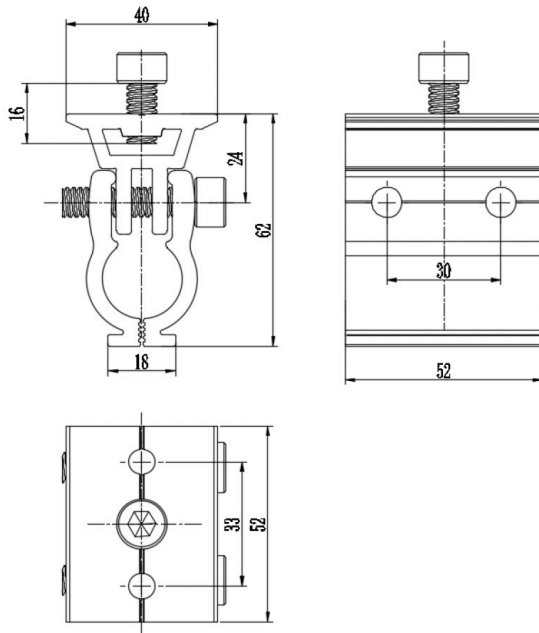

Product Specification

SLKZL

| | |
|---------------------|--|
| Name | KingZip Linea Bulb Clamp SLKZL |
| SUNLOCK Code | TRB-C21 kg |
| Weight | 185G |
| BOM | SL-H29-0052 (AL6005-T5) x1 SL-H62-0X52 (AL6005-T5) x1 SL-H62-0052 (AL6005-T5) x1 M8*16 Hexagon socket head cap screws (SUS304) x1 M8*55 Hexagon socket head cap screws |
| Packing | 30pcs |
| Carton size | 260×205×180 |